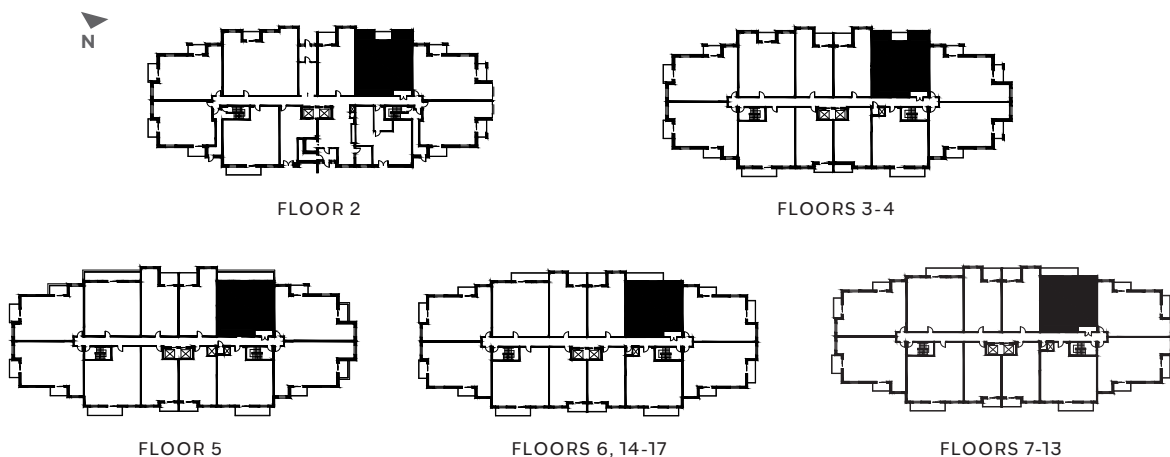

TOPAZ

2 BEDROOM · 1,199 - 1,369 sq. ft.

SUITE 204 - 1,364 sq. ft.
 SUITES 304, 404 - 1,369 sq. ft.
 SUITE 504 - 1,206 sq. ft.
 SUITES 604, 1404, 1504, 1604, 1704 - 1,199 sq. ft.
 SUITES 704 - 1304 - 1,199 sq. ft.

All dimensions are approximate and do not include balcony area. Actual square footage may vary. Illustrations and Renderings are artist's concept only. E. & O. E.