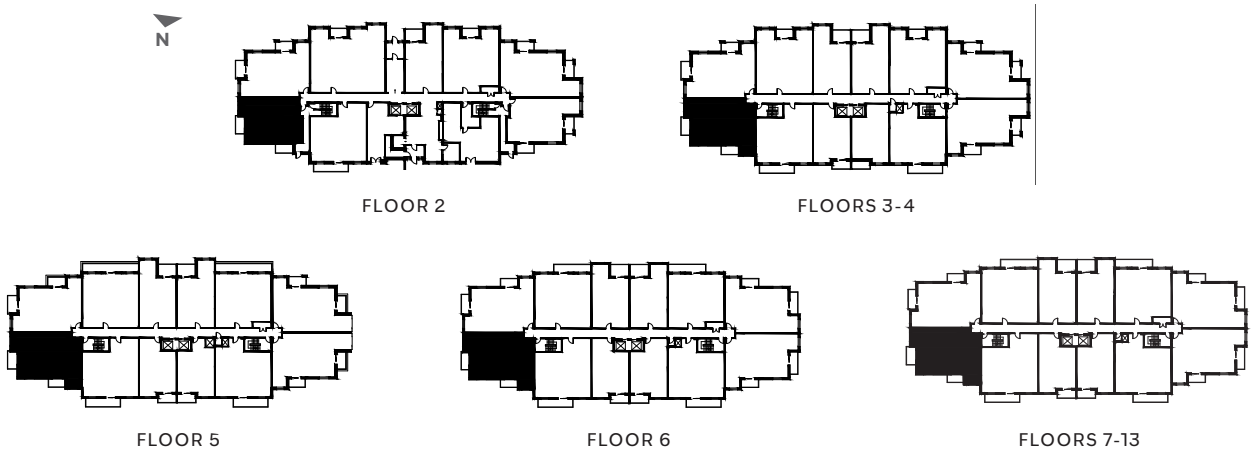

CARNELIAN

3 BEDROOM · 1,099 - 1,292 sq. ft.

SUITE 211 - 1,099 sq. ft.

SUITES 311, 411 - 1,292 sq. ft.

SUITE 511 - 1,266 sq. ft.

SUITE 611 - 1,261 sq. ft.

SUITES 711 - 1311 - 1,259 sq. ft.

All dimensions are approximate and do not include balcony area. Actual square footage may vary. Illustrations and Renderings are artist's concept only. E. & O. E.